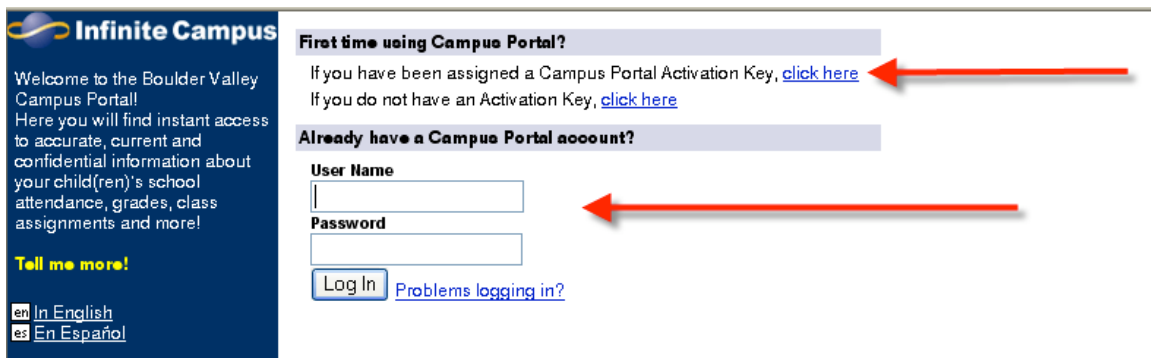

1. Log on to the Boulder Valley School District website. <http://www.bvsvd.org>
2. In the left hand column look for the Student/Parent Portal Link. Click there.

3. This brings you to the log on page. The first time you will need to use your Campus Portal Activation Key to create your own username and password.