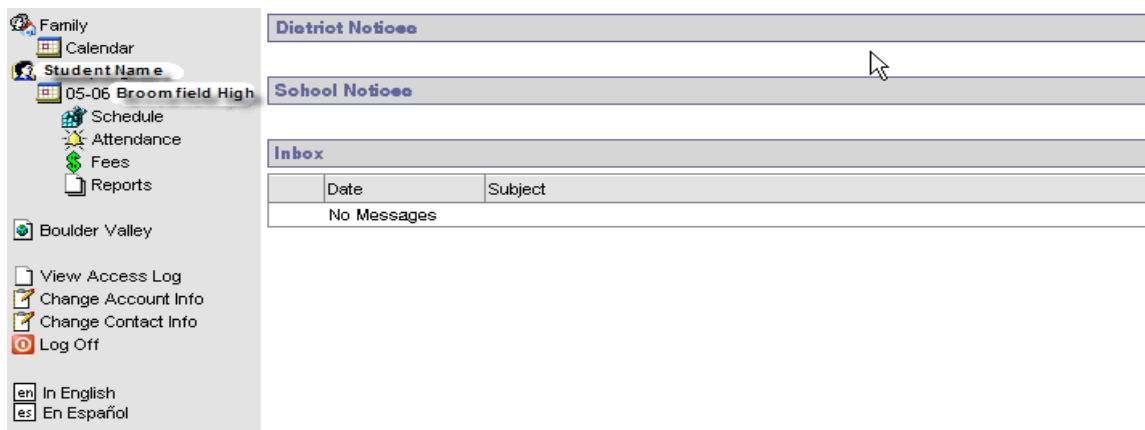

Sincerely,

Boulder Valley School District
portal.support@bvsvd.org