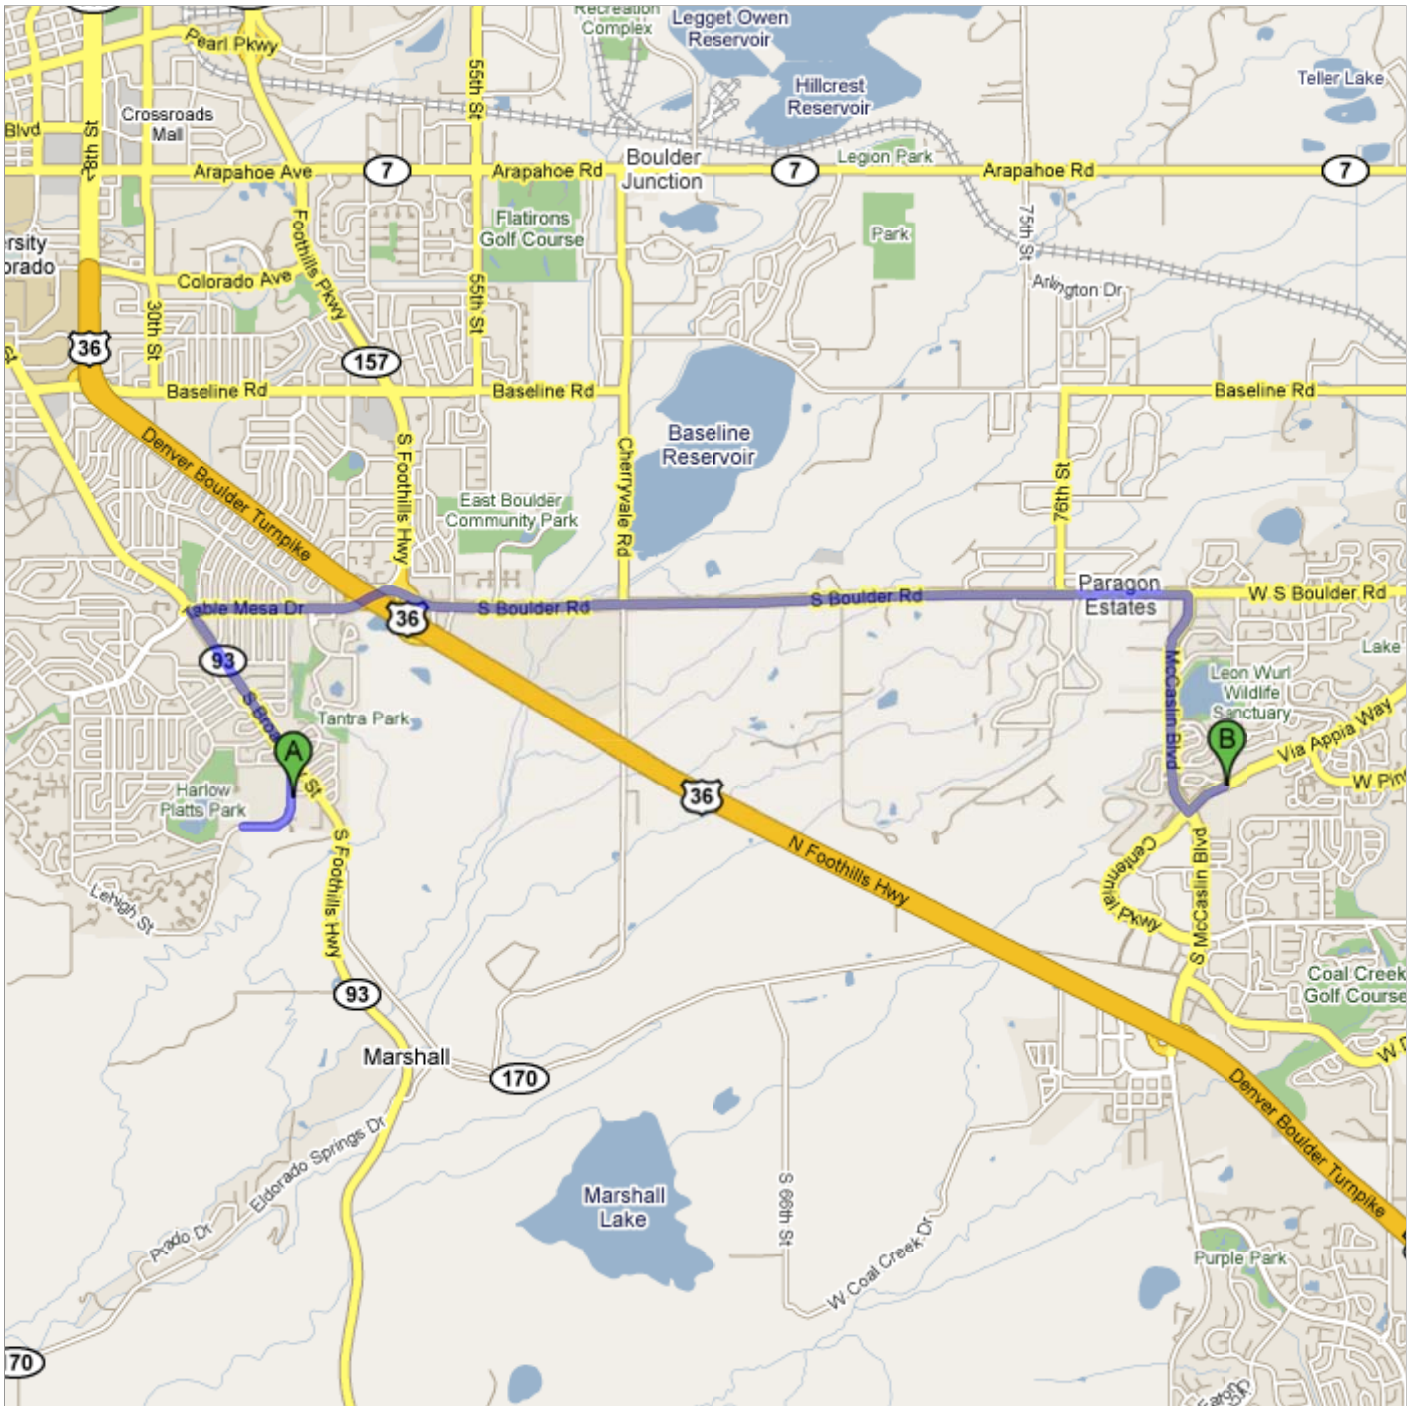

Directions to 900 Via Appia Way, Louisville, CO 80027

7.4 mi – about 16 mins

Save trees. Go green!
Download Google Maps on your phone at google.com/gmm

 Fairview High School
1515 Greenbriar Blvd, Boulder, CO 80305 - (303) 499-7600

1. Head **south** on **Greenbriar Blvd** toward **Greenbriar Ct** go 0.3 mi
total 0.3 mi
-  2. Make a **U-turn**
About 2 mins go 0.5 mi
total 0.8 mi
-  3. Turn **left** at **S Broadway St/CO-93**
About 2 mins go 0.8 mi
total 1.6 mi
-  4. Turn **right** at **Table Mesa Dr**
About 3 mins go 1.0 mi
total 2.6 mi
5. Continue on **S Boulder Rd**
About 6 mins go 3.5 mi
total 6.1 mi
-  6. Slight **right** toward **McCaslin Blvd** go 0.1 mi
total 6.2 mi
-  7. Slight **right** at **McCaslin Blvd**
About 2 mins go 1.0 mi
total 7.2 mi
-  8. Turn **left** at **Via Appia Way/Centennial Pkwy**
Continue to follow Via Appia Way
Destination will be on the right
About 1 min go 0.2 mi
total 7.4 mi

 900 Via Appia Way, Louisville, CO 80027

These directions are for planning purposes only. You may find that construction projects, traffic, weather, or other events may cause conditions to differ from the map results, and you should plan your route accordingly. You must obey all signs or notices regarding your route.

Map data ©2009 , Tele Atlas