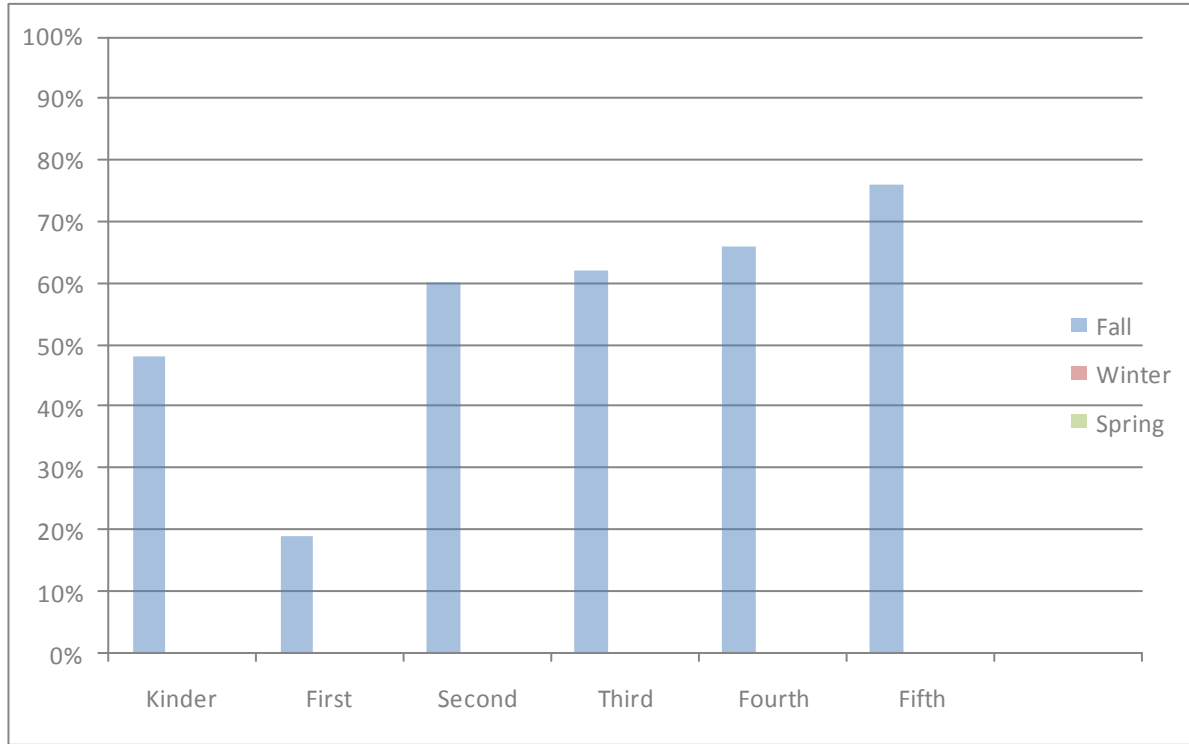

Kohl Writing Data for 2011-2012

% of Students Writing on Target

<u>Writing Targets</u>	Fall	Winter	Spring
Kinder	2 38 out of 78 48%	4	6
First	7 16 out of 83 19%	8	9
Second	9 39 out of 65 60%	10/11	12
Third	12 40 out of 64 62%	13/14	16
Fourth	15/16 52 out of 78 66%	16*	17
Fifth	16/17 55 out of 72 76%	17*	18

***When levels stay the same from one trimester to the next, look for more bullets on the rubric that can be demonstrated.**