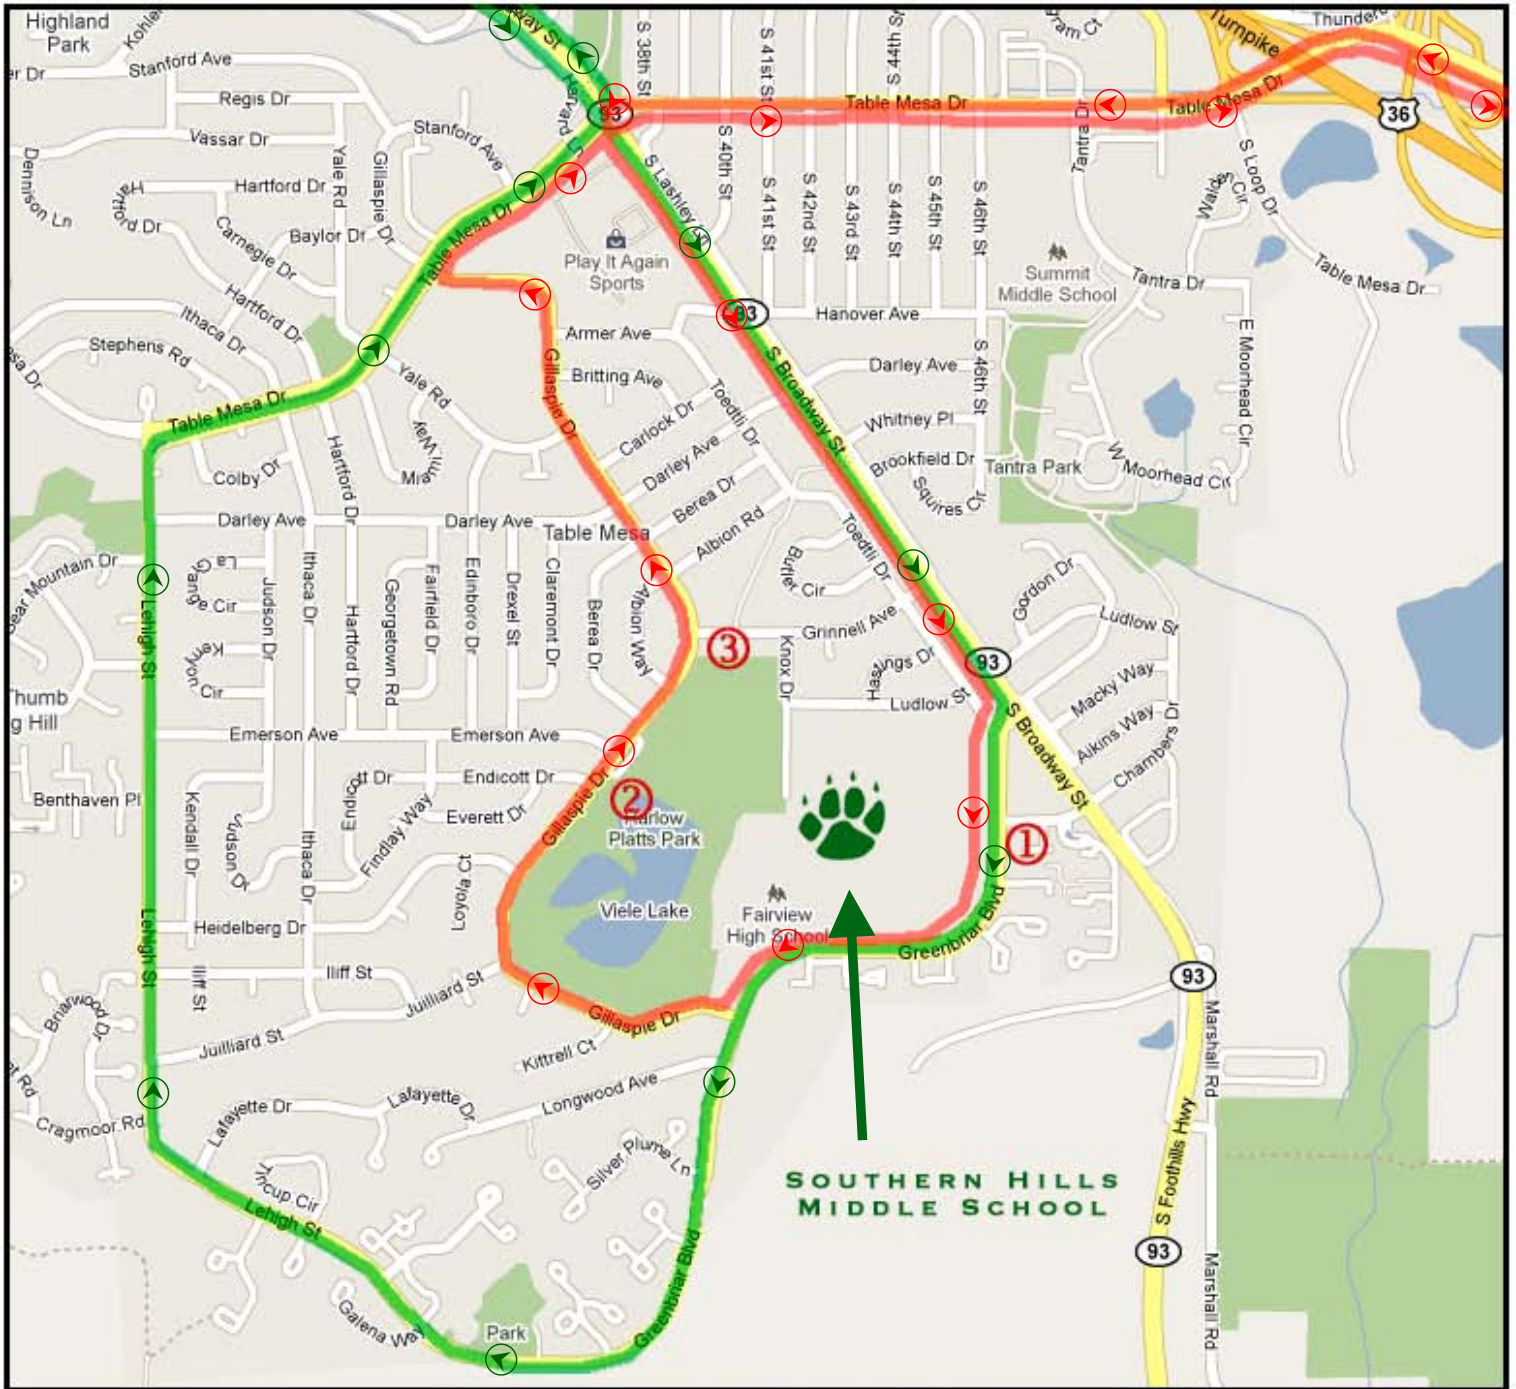

Suggested Drop Off locations and walk ways to Southern Hills Middle School

(see other side for close-up of walk ways)

① **MT. HOPE LUTHERAN CHURCH**
(1345 S. BROADWAY ST.)

② **SOUTH BOULDER RECREATION CENTER**
(1360 GILLASPIE DR.)

③ **ST. PAUL'S UNITED METHODIST CHURCH**
(4215 GRINNELL AVE.)

 **RTD ROUTE 206**

 **RTD ROUTE SKIP**

Suggested Drop Off locations and walk ways to Southern Hills Middle School

EAST DROP OFF LOCATION:

- ① MT. HOPE LUTHERAN CHURCH
RTD BUS STOP

WEST DROP OFF LOCATIONS:

- ② SOUTH BOULDER REC. CENTER (RTD)
- ③ ST. PAUL'S UNITED METHODIST CHURCH