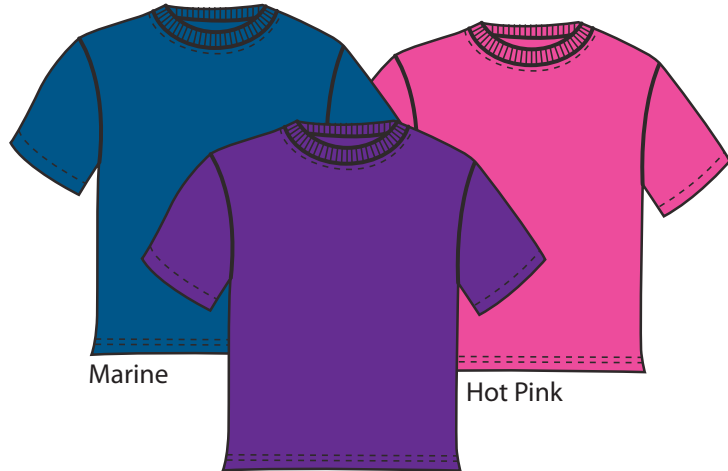

Mesa Elementary 2011-2012

Youth & adult t-shirts printed on front only

Youth sizes- XS, SM, MD, LG

Adult sizes - SM, MD, LG, XL

Marine

Hot Pink

Purple

Youth & adult full zip hoodies

Large back print w/ small left chest logo

Youth sizes- XS, SM, MD, LG

Adult sizes - SM, MD, LG, XL

Back Print

Youth Hoodies

Adult Hoodies

****NOTE: Navy ink will print on lighter pink adult hoodies**

Raspberry

Pink

Navy

Navy

Left Chest