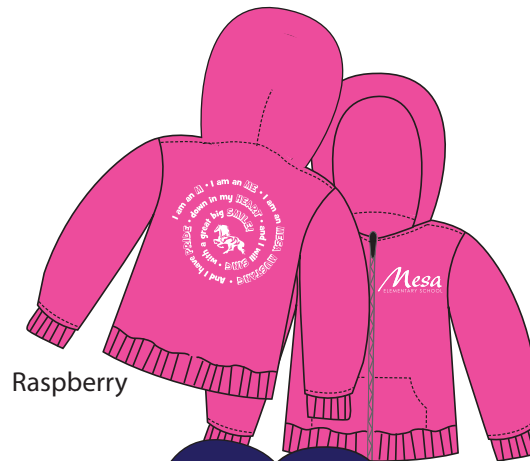

Mesa Elementary 2011-2012

Youth & adult t-shirts printed on front only

Youth sizes- XS, SM, MD, LG

Adult sizes - SM, MD, LG, XL

Marine

Hot Pink

Purple

Youth & adult full zip hoodies

Large back print w/ small left chest logo

Youth sizes- XS, SM, MD, LG

Adult sizes - SM, MD, LG, XL

Back Print

Youth Hoodies

Adult Hoodies

****NOTE: Navy ink will print on lighter pink adult hoodies**

Raspberry

Pink

Navy

Navy

Left Chest